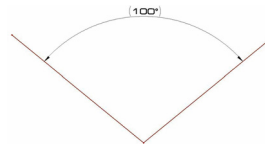

Uniform and Powerful 100° Effective Beam Angle covers the widest shots.